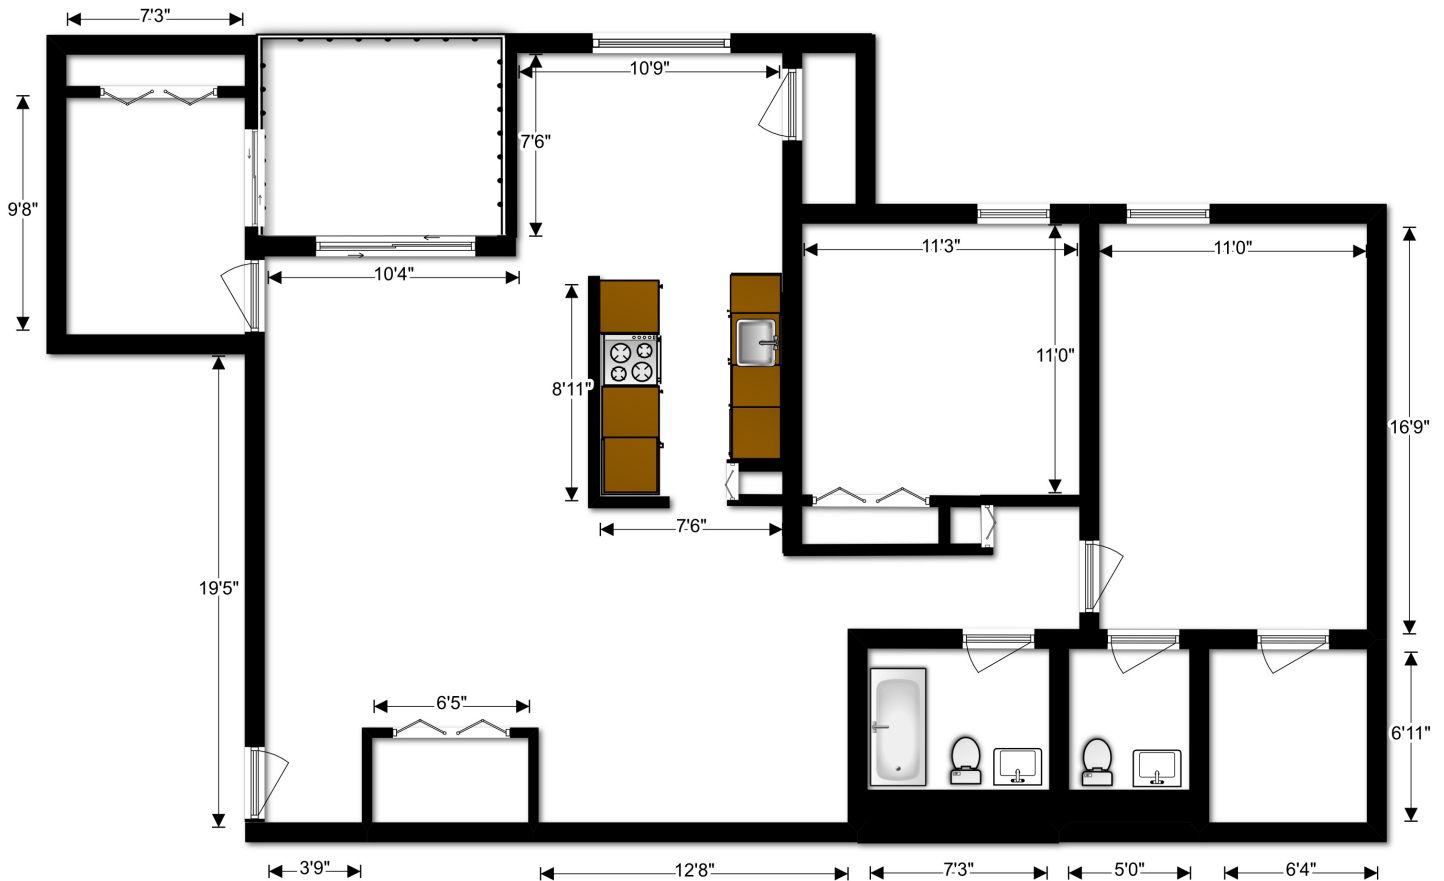

## TWO BEDROOM / DEN (2C)

**1,088** sq. ft.

Two Bedroom / 1.5 Bath / Den Floorplan